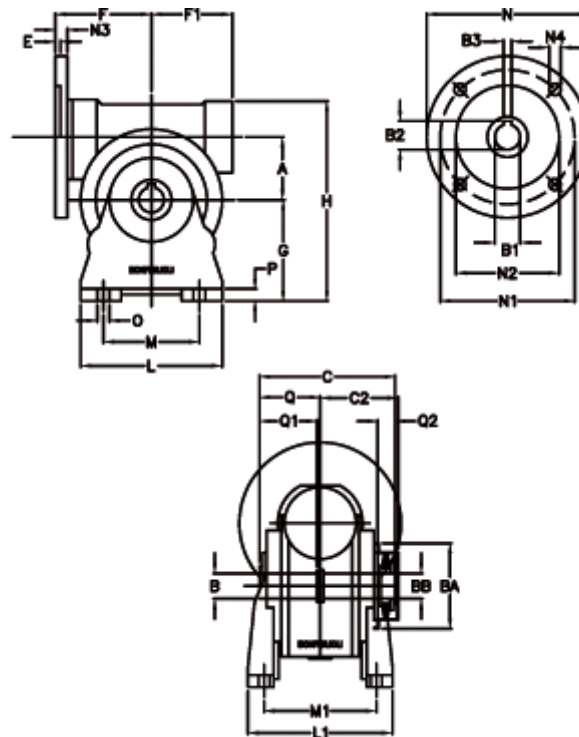

Article number: 390204902422716

Description: Worm Gear with Torque Limiter
VF 49-L1-A-24 P71B5

Measures

a = 49.50	C2 = 63,5	L1 = 124.0	O = 8.5
B = 25	Description = VF 49A-xx-71B5	m = 63	P = 12
B1 E7 = 14	E = 3.0	M1 = 98.5	Q = 51.0
B2 = 16.3	F = 70	N = 160	Q1 = 41
B3 H9 = 5	F1 = 63	N1 = 130	Q2 = 15
BA = 63	g = 82	N2 = 110	
BB H7 = 14	H = 162	N3 = 10.5	
C = 105	L = 110	N4 = 9,5	